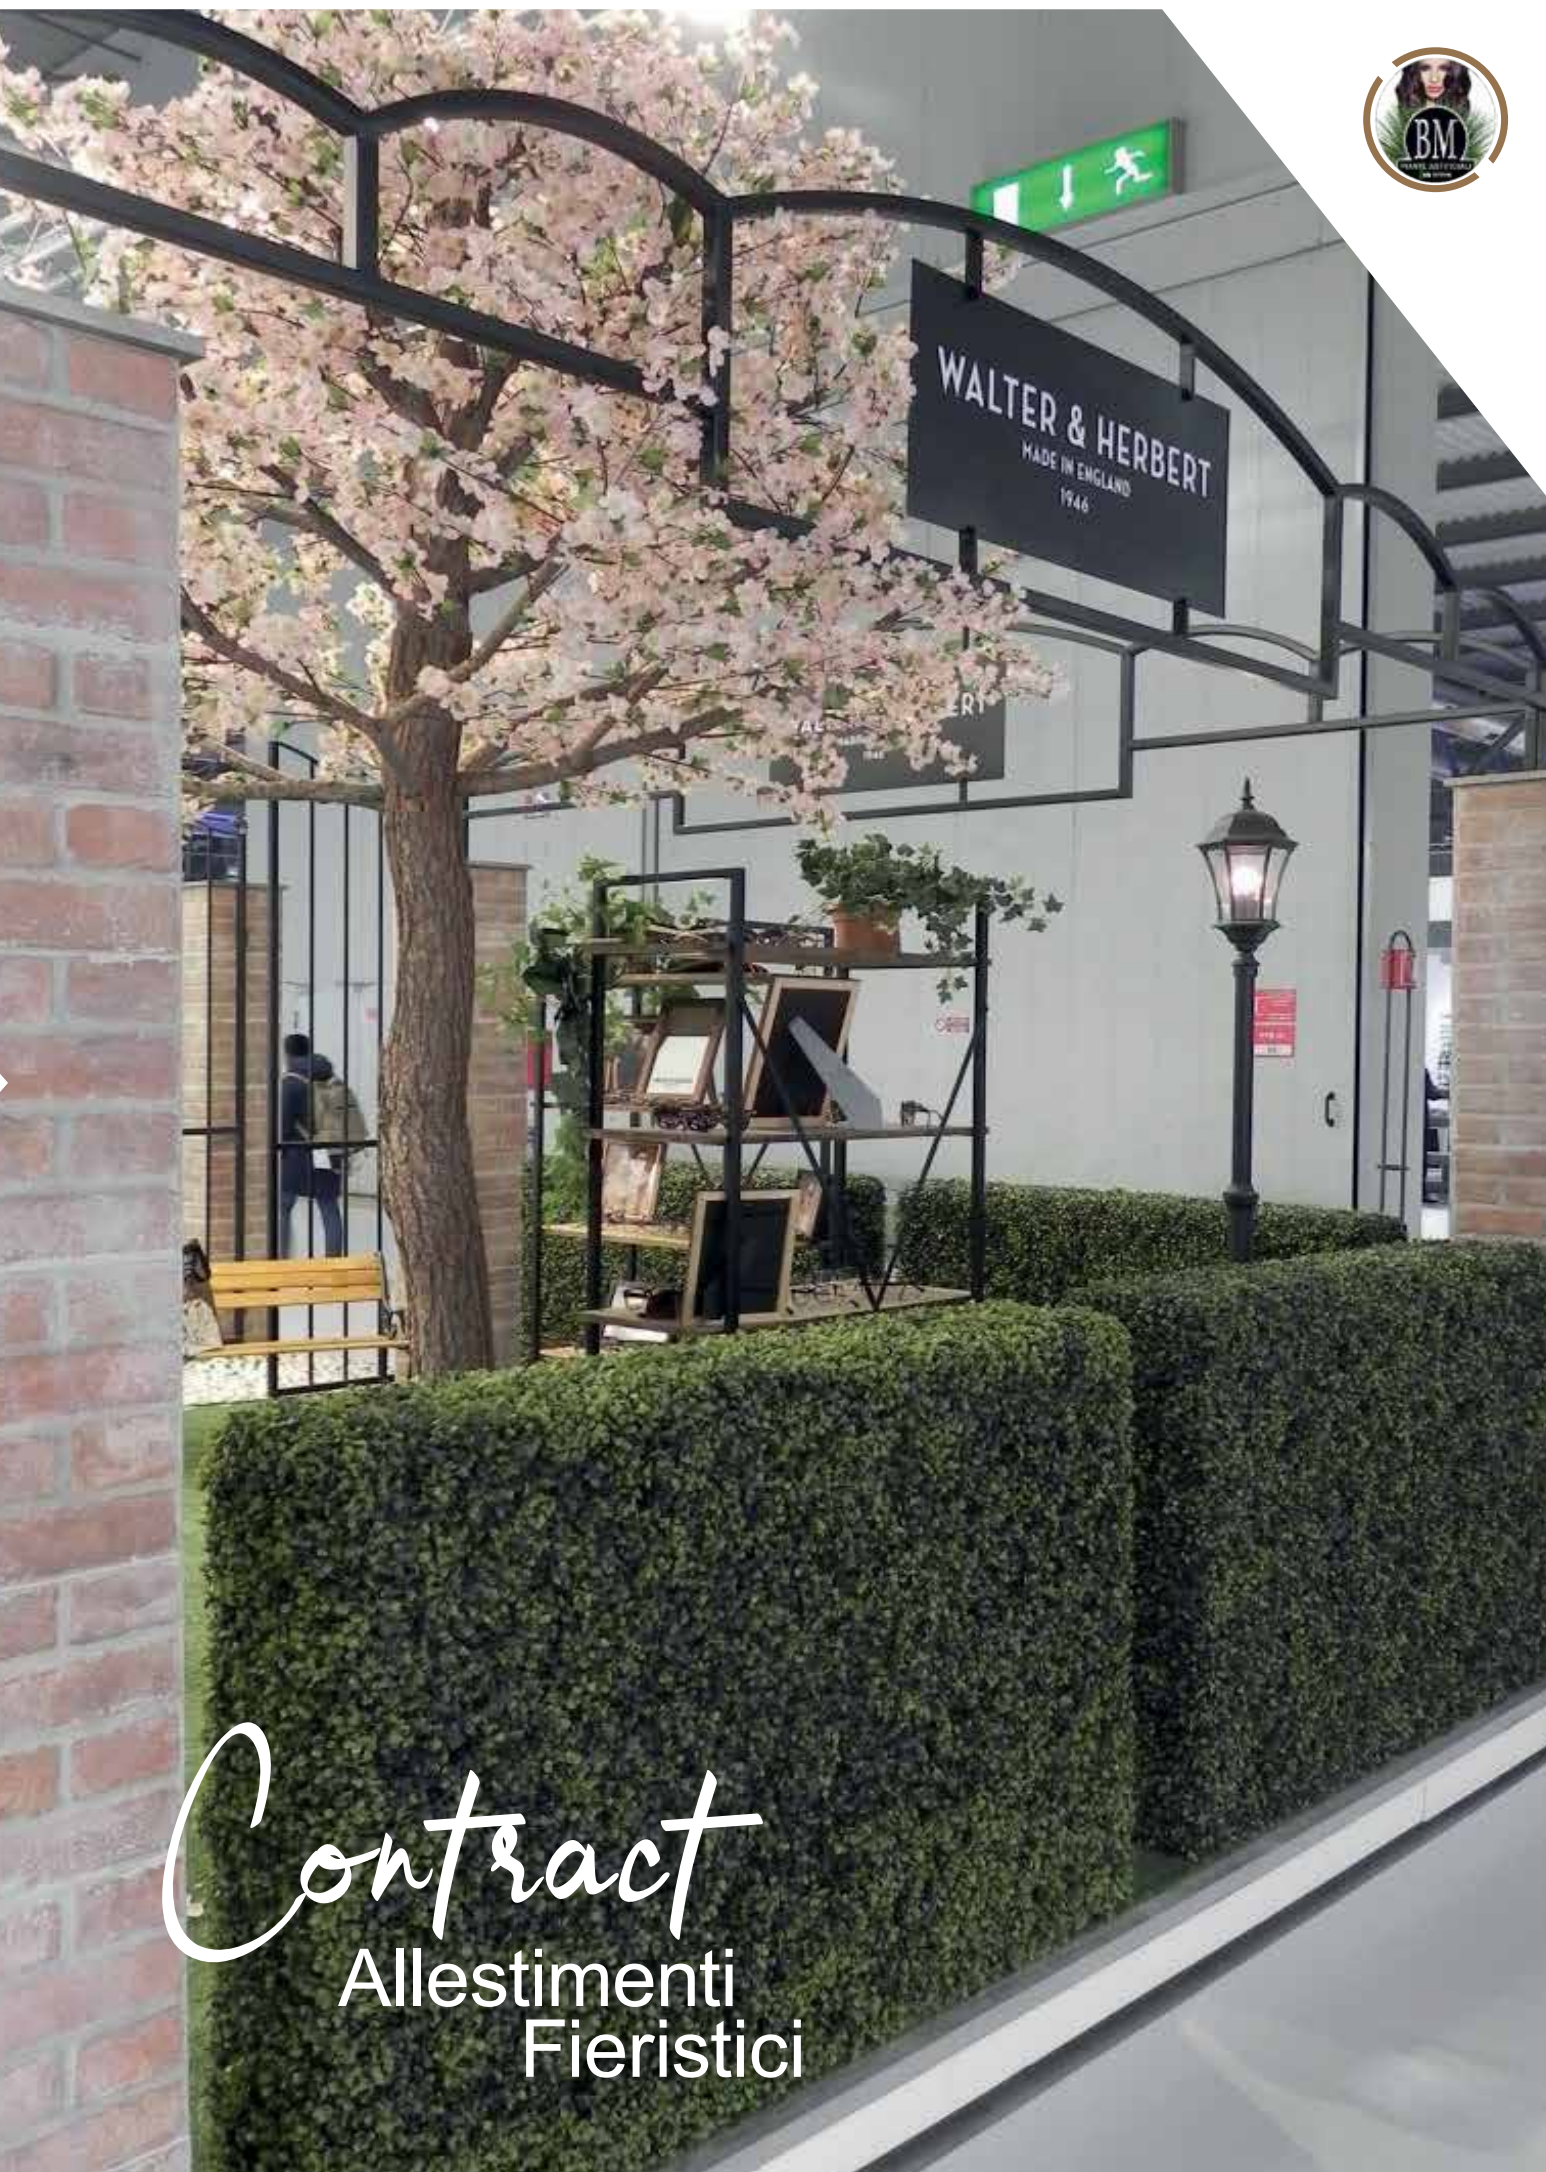

WALTER & HERBERT
MADE IN ENGLAND
1946

Contract
Allestimenti
Fieristici