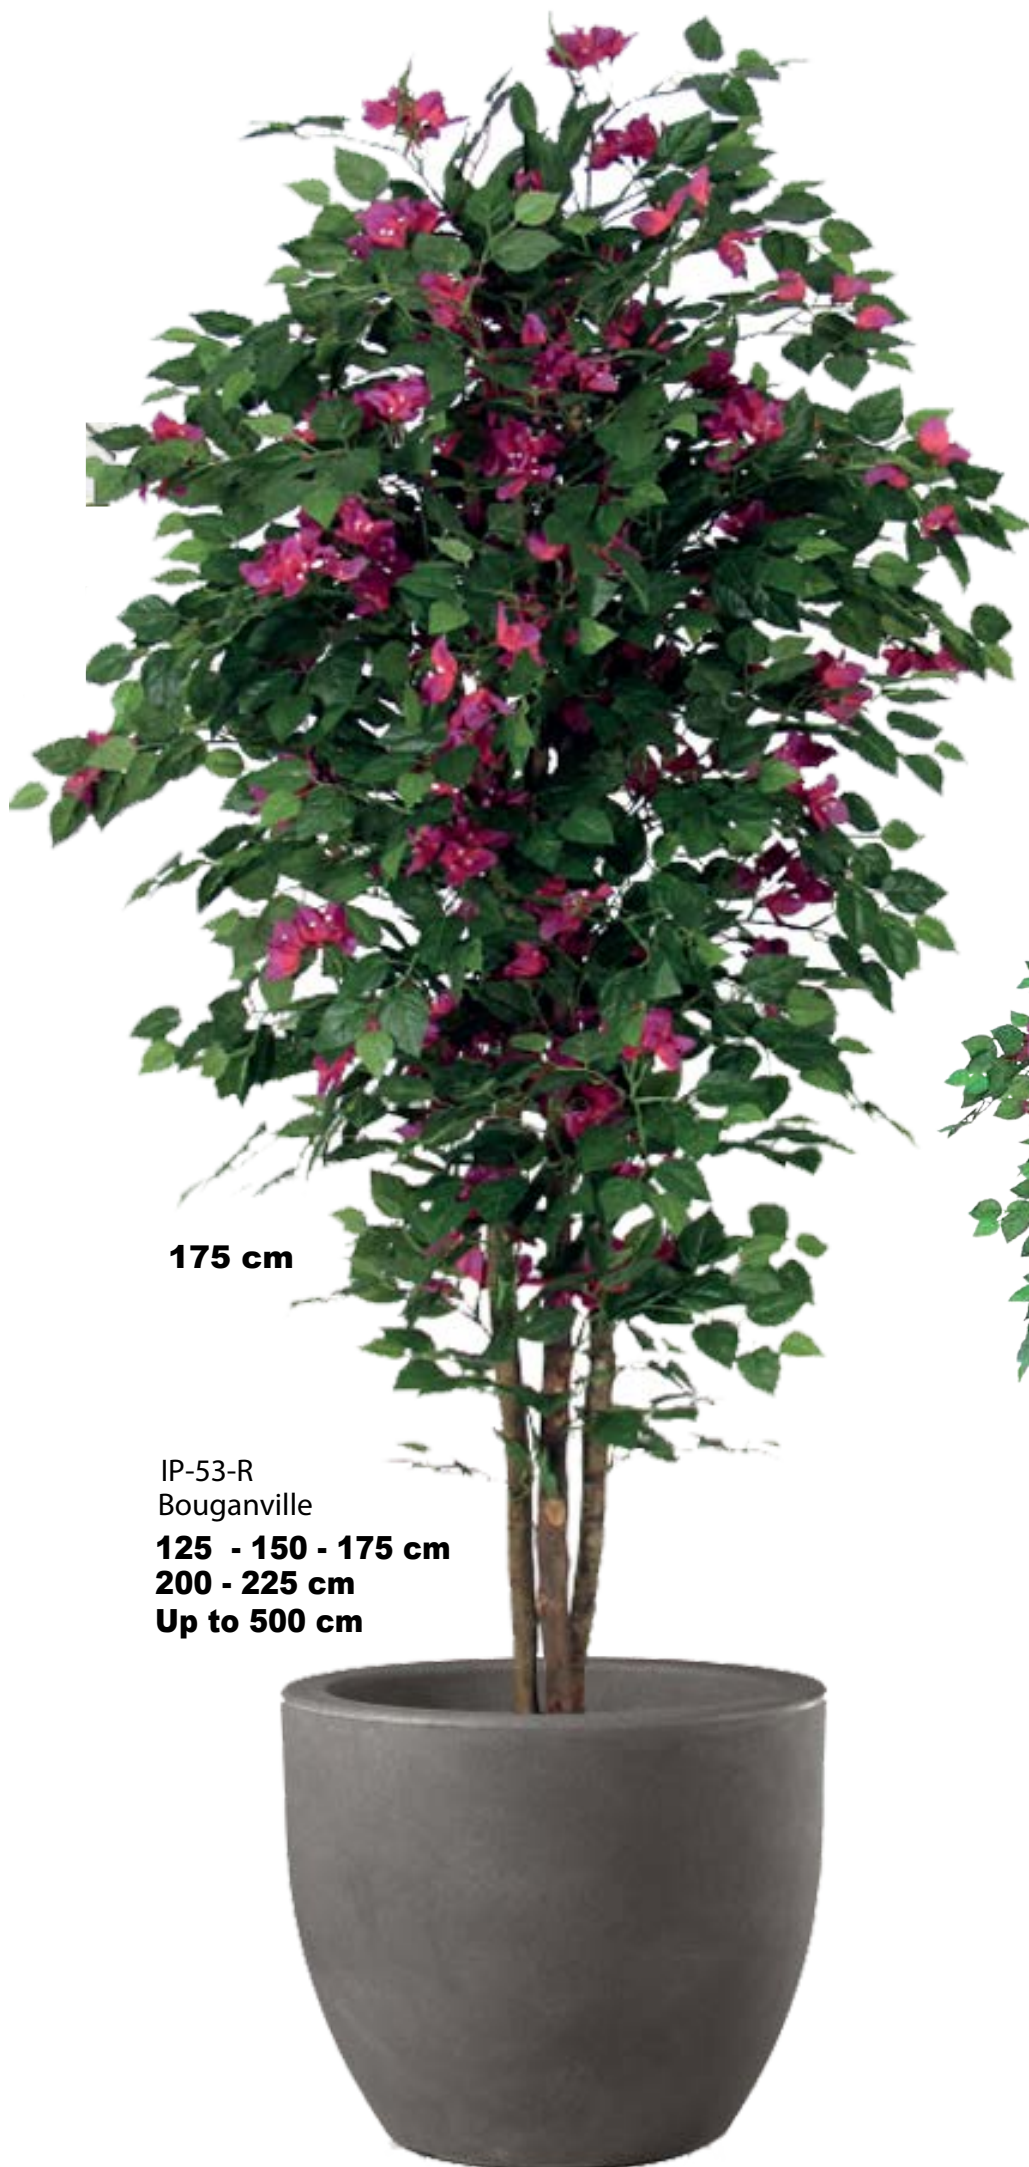

GreenMind
BM® Artificial Plant